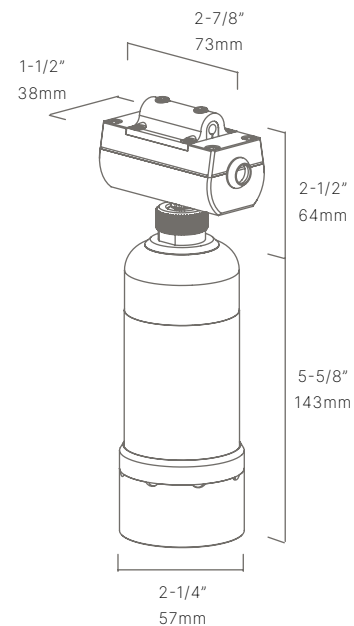

P. 760.931.2910

O. 2742 Loker Ave. W Carlsbad CA 92010

W. www.auroralight.com

MADE IN USA
WITH DOMESTIC & IMPORTED MATERIALS